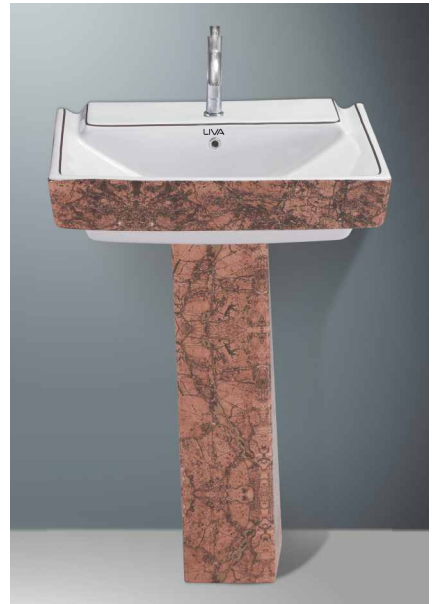

SUPER DELUXE DOTED D/C BROWN 21"

SERENA 051 SIZE: 23"X18" PED: 27"

SERENA 052 SIZE: 23"X18" PED: 27"

SERENA 053 SIZE: 23"X18" PED: 27"

SERENA 054 SIZE: 23"X18" PED: 27"

SERENA 055 SIZE: 23"X18" PED: 27"

TITA 051 SIZE: 22"X17" PED: 27"