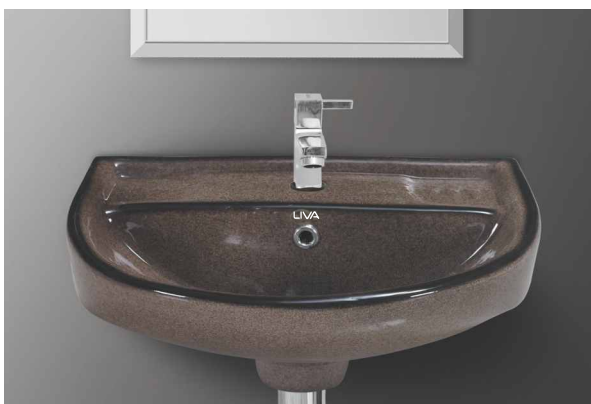

Alpine Blue

CELLO 001 Size : 16'X12''

CELLO 002 Size : 16'X12''

CELLO 003 Size : 16'X12''

CELLO RUSTIC MAGENTA Size : 16'X12''

CELLO RUSTIC R/BROWN Size : 16'X12''

CELLO RUSTIC BLACK Size : 16'X12''

CELLO RUSTIC C/BROWN Size : 16'X12''