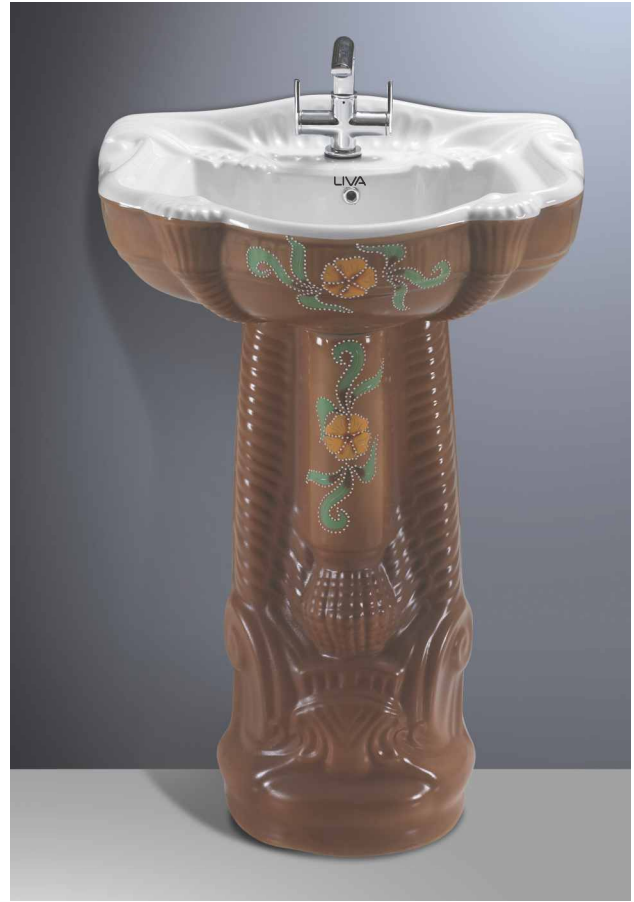

SIZE: 25"X20" PED: 28"

MEJESTIC 005

SIZE: 25"X20" PED: 28"

MEJESTIC 006

SIZE: 25"X20" PED: 28"

MEJESTIC 007

SIZE: 25"X20" PED: 28"

MEJESTIC 008

SIZE: 25"X20" PED: 28"

MEJESTIC 009

SIZE: 25"X20" PED: 28"

MEJESTIC 010

SIZE: 25"X20" PED: 28"

MEJESTIC 011

SIZE: 25"X20" PED: 28"

MEJESTIC 012

SIZE: 25"X20" PED: 28"

Rustic Basin With Pedestal

CERA SET SIZE : 20"X16" PED : 27"

CLASSIC SET SIZE : 23"X17" PED : 27"

SUPREME SET SIZE : 22"X18" PED : 27"

PRINCE SET SIZE : 22"X16" PED : 27"

MINI PRINCE GOLD SET
SIZE : 22"X18" PED : 27"